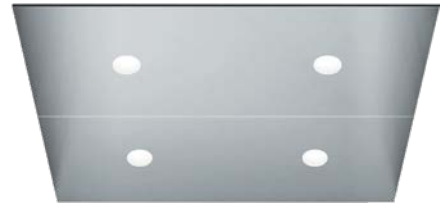

The background of the entire page is a photograph of an elevator interior. The walls are a light-colored, vertically brushed metal. A horizontal handrail is positioned in the middle of the frame. At the top, two circular recessed lights are visible. The floor is a light-colored, textured material.

## CEILING

**CL71**

Lighting: T5 fluorescent tubes

Finishing: **PP10** White painted RAL9010

**ST3** Silver brushed stainless steel

Also available for E MonoSpace

**CL80**

Lighting: **LED** spot

Finishing: **PP10** White painted RAL9010

**ST4** Silver brushed stainless steel

**MP1** Silver mirror polished stainless steel

Also available for E MonoSpace

**CL88**

Lighting: **LED** spot

Finishing: **ST3** Silver brushed stainless steel