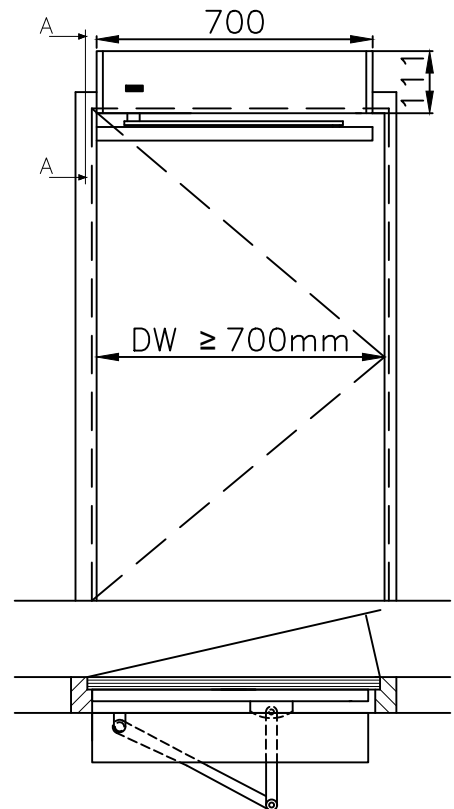

1

Single pushing Left open

2

Single pushing Right open

3

CAUTION!!
 In an open position
 the space between
 the door and the
 wall (if present)
 must be minimal
 45mm.

UniSwing Solid Single pulling (KONE USR/USF-S-Pull)

4

CAUTION!!
 In an open position
 the space between
 the door and the
 wall (if present)
 must be minimal
 45mm.

UniSwing Solid Single pulling (KONE USR/USF-S-Pull)

Name: OVERVIEW_KONE_USS_S_PUSH/PULL			Copy by;	
Ordernumber: --	Page: 01	Projectie ISO-128 	REVISIONNUMBER:;	
Date: 9-JAN-12	Scale: --		A: --	
Drawn: --	Format: A4		B: --	
		Accustraat 21		
		Postbus 94		
		3900 AB Veenendaal		
		tel. : 0318 - 532333		
		fax : 0318 - 532339		
		C: --		