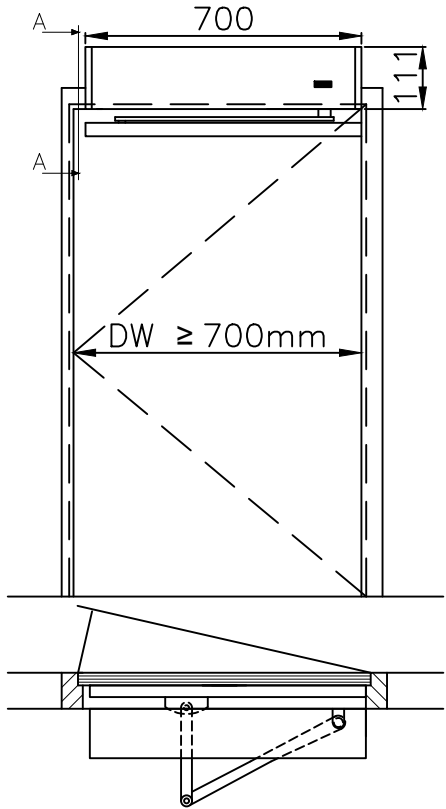

1

Single pushing Left open

2

Single pushing Right open

3

CAUTION!!
 In an open position
 the space between
 the door and the
 wall (if present)
 must be minimal
 45mm.

UniSwing Solid Single pulling (KONE USR/USF-S-Pull)

4

CAUTION!!
 In an open position
 the space between
 the door and the
 wall (if present)
 must be minimal
 45mm.

UniSwing Solid Single pulling (KONE USR/USF-S-Pull)

Name: OVERVIEW_KONE_USS_S_PUSH/PULL			Copy by;	
Ordernumber: --	Page: 01	Projectie ISO-128 	REVISIONNUMBER:;	
Date: 9-JAN-12	Scale: --		A: --	
Drawn: --	Format: A4		B: --	
		Accustraat 21		
		Postbus 94		
		3900 AB Veenendaal		
		tel. : 0318 - 532333		
		fax : 0318 - 532339		
		C: --		