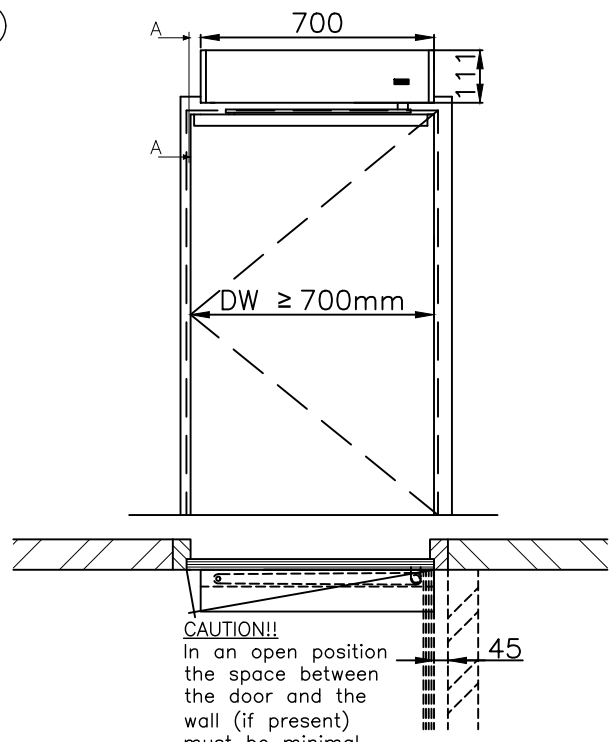

1

Single pushing Left open

2

Single pushing Right open

3

CAUTION!!
 In an open position
 the space between
 the door and the
 wall (if present)
 must be minimal
 45mm.

UniSwing Solid Single pulling (KONE USR/USF-S-Pull)

4

CAUTION!!
 In an open position
 the space between
 the door and the
 wall (if present)
 must be minimal
 45mm.

UniSwing Solid Single pulling (KONE USR/USF-S-Pull)

Name: OVERVIEW_KONE_USS_S_PUSH/PULL			Copy by;	
Ordernumber: --	Page: 01	Projectie ISO-128 	REVISIONNUMBER:;	
Date: 9-JAN-12	Scale: --		A: --	
Drawn: --	Format: A4		B: --	
		Accustraat 21		
		Postbus 94		
		3900 AB Veenendaal		
		tel. : 0318 - 532333		
		fax : 0318 - 532339		
		C: --		