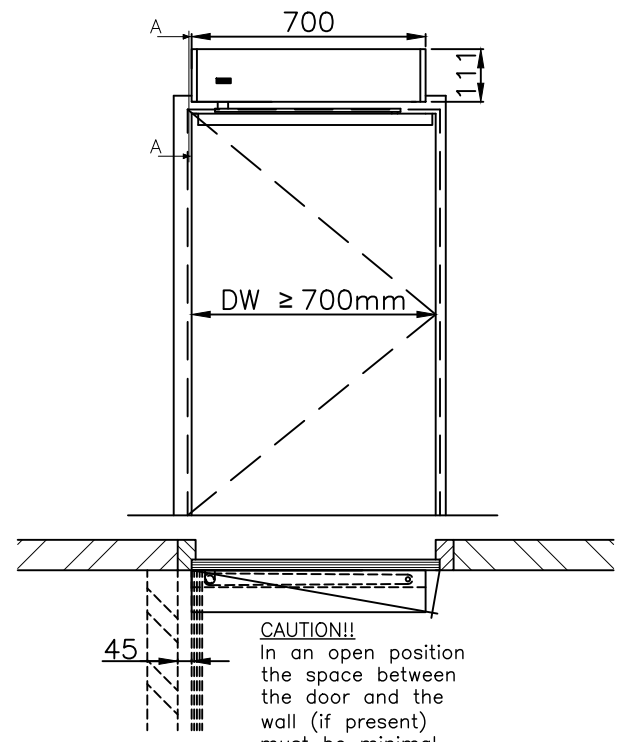

1

Single pushing Left open

2

Single pushing Right open

3

CAUTION!!
 In an open position
 the space between
 the door and the
 wall (if present)
 must be minimal
 45mm.

UniSwing Solid Single pulling (KONE USR/USF-S-Pull)

4

CAUTION!!
 In an open position
 the space between
 the door and the
 wall (if present)
 must be minimal
 45mm.

UniSwing Solid Single pulling (KONE USR/USF-S-Pull)

Name: OVERVIEW_KONE_USS_S_PUSH/PULL			Copy by;	
Ordernumber: --	Page: 01	Projectie ISO-128 	REVISIONNUMBER:;	
Date: 9-JAN-12	Scale: --		A: --	
Drawn: --	Format: A4		B: --	
		Accustraat 21		
		Postbus 94		
		3900 AB Veenendaal		
		tel. : 0318 - 532333		
		fax : 0318 - 532339		
		C: --		